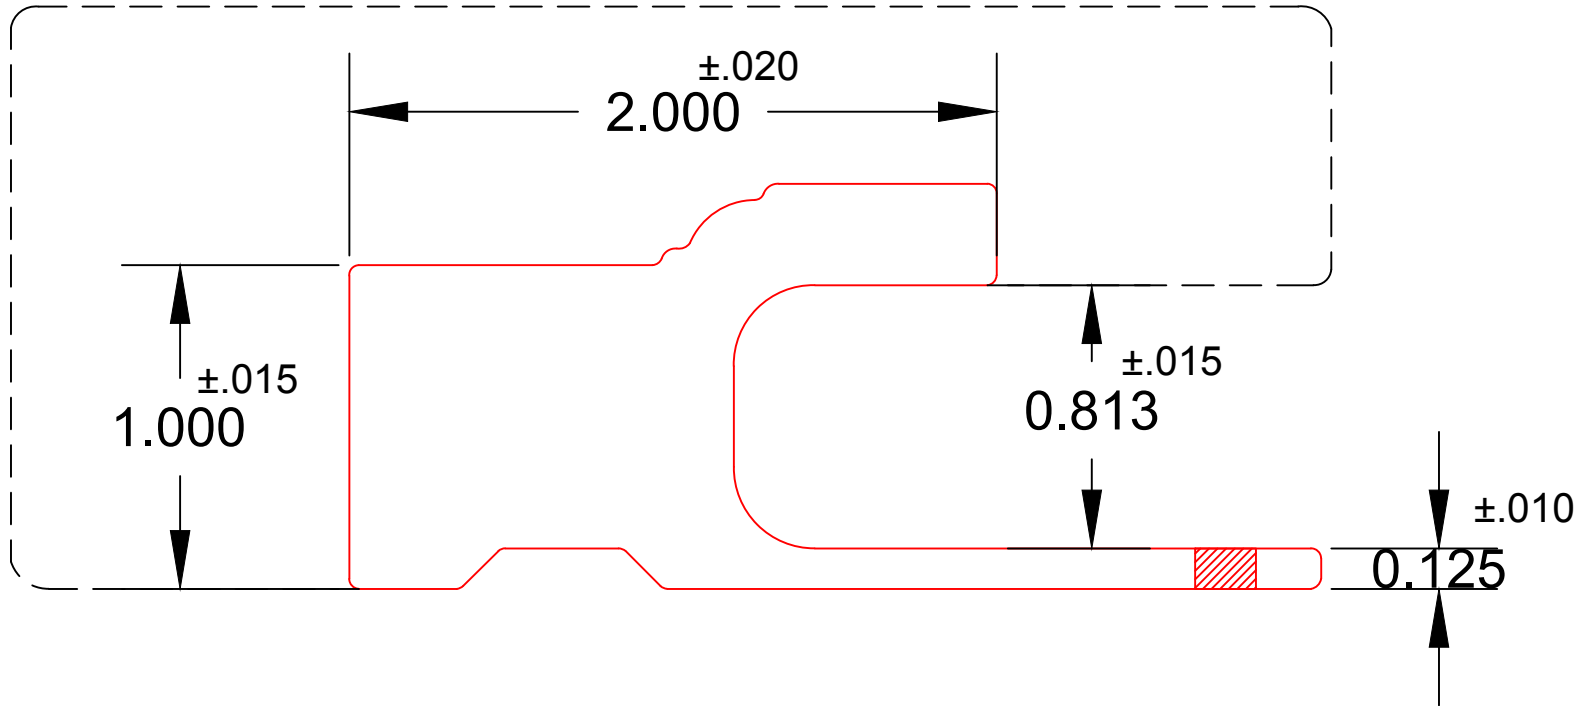

Visible Surface

AZEK BUILDING PRODUCTS
WWW.AZEK.COM
(877) ASK-AZEK

Brickmould J 7967
AMBM02084JCB 7' (2205 - 17.6' | 2216 - 18')
1 1/4" x 2"