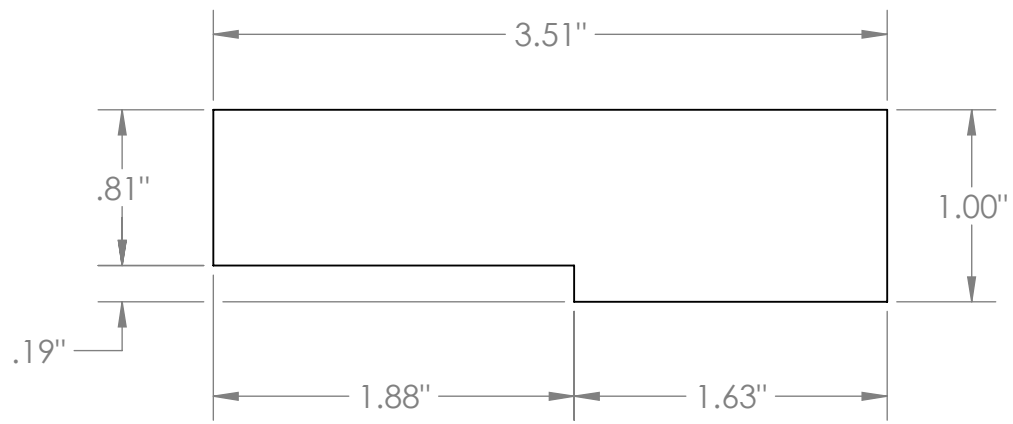

2

1

2

1

AZEK BUILDING PRODUCTS
 WWW.AZEK.COM
 (877) ASK-AZEK

SLOTTED TRIM - TRADITIONAL / FRONTIER

ATS12504216 / AFS12504216

5/4" x 4" x 18'