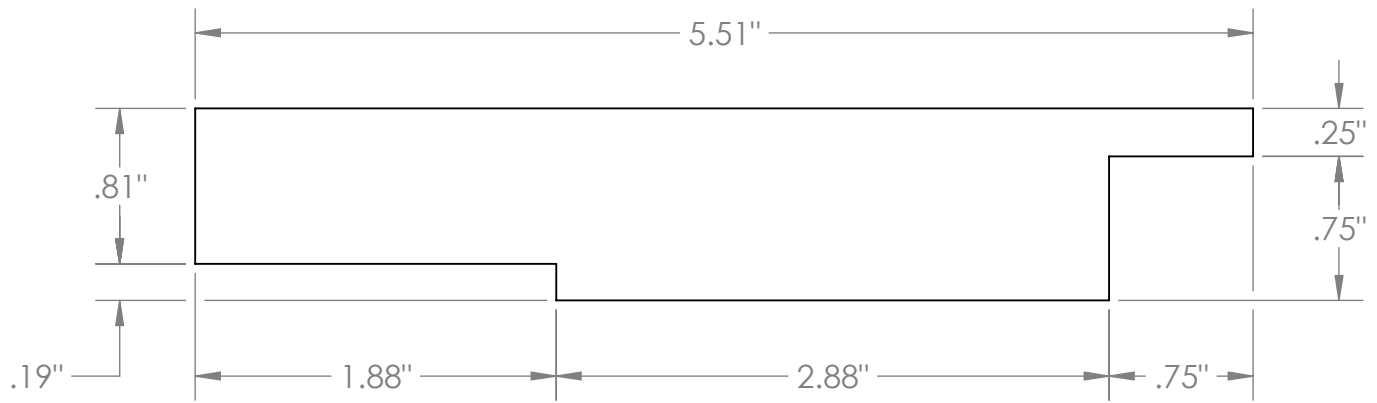

A

A

AZEK BUILDING PRODUCTS
 WWW.AZEK.COM
 (877) ASK-AZEK

SLOTTED, RABBETED TRIM - TRADITIONAL / FRONTIER

ATSR12506216 / AFSR12506216

5/4" x 6" x 18'

2

1