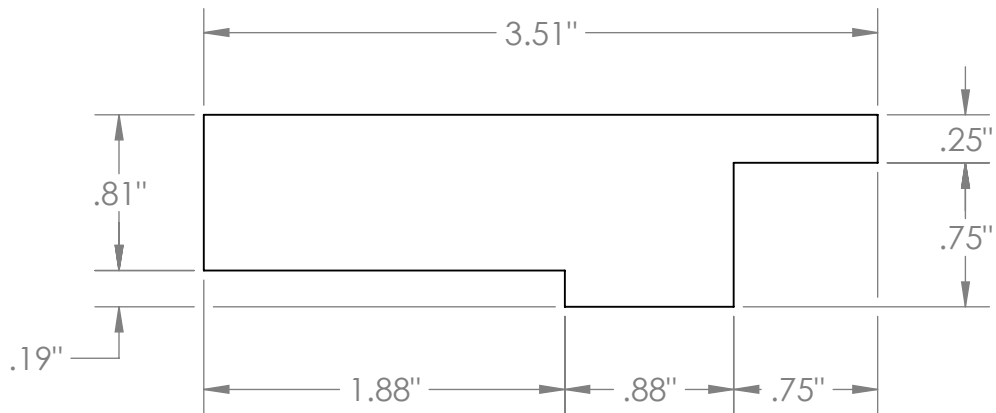

A

A

AZEK BUILDING PRODUCTS  
 WWW.AZEK.COM  
 (877) ASK-AZEK

SLOTTED, RABBETED TRIM - TRADITIONAL / FRONTIER

ATSR12504216 / AFSR12504216

5/4" x 4" x 18'

2

1