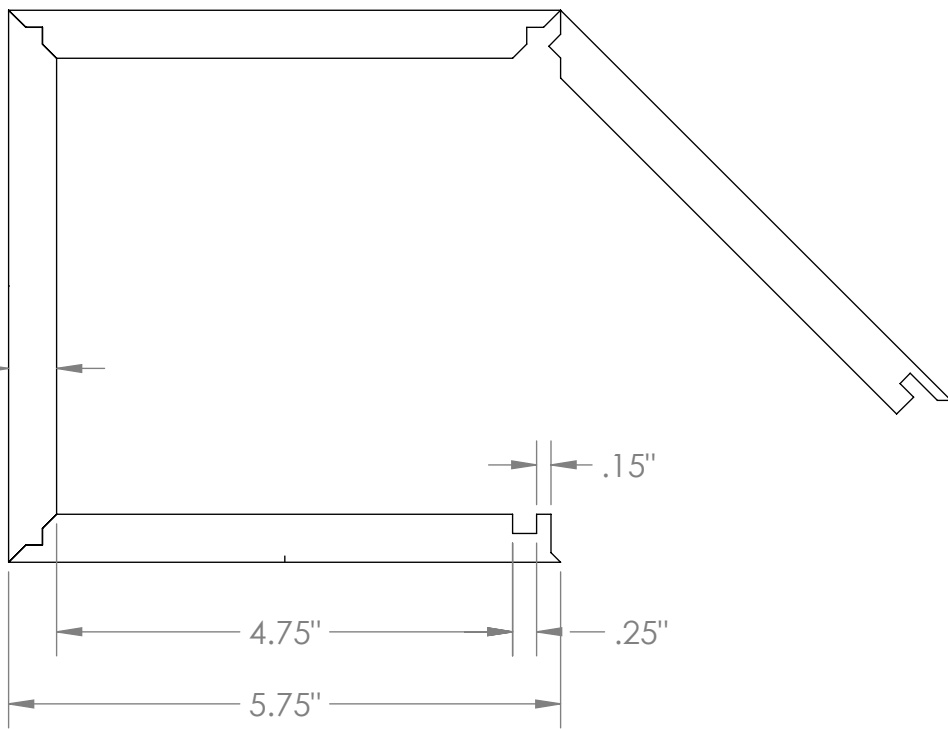

A

A

.50"

.15"

4.75"

.25"

5.75"

AZEK BUILDING PRODUCTS  
 WWW.AZEK.COM  
 (877) ASK-AZEK

NOMINAL 4" X 4" COLUMN ACCENT WRAP

ATCW0404096.6/120

4 3/4" X 4 3/4" X 10"

2

1