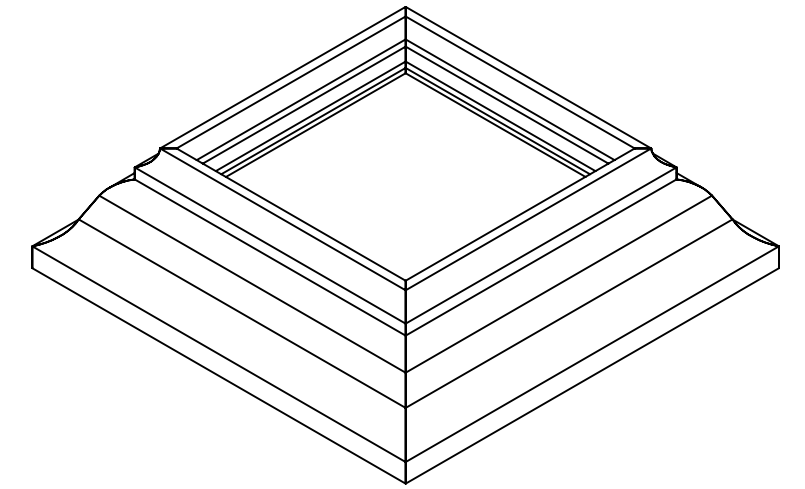

4

3

2

1

SCALE 1 : 2

SCALE 1 : 4

SCALE 1 : 4

**CROWN MOULDING FOR 6" COLUMN WRAP**

NOTES:

- 1. KIT CONSISTS OF: 4 CROWN MOULDING PIECES AS SHOWN AND 4 CONNECTORS.

AZEK BUILDING PRODUCTS  
 WWW.AZEK.COM  
 (877) ASK-AZEK

CROWN MOULDING KIT FOR 6" COLUMN WRAP

ACW6TRIMKITCROWN

6 3/4" X 6 3/4"