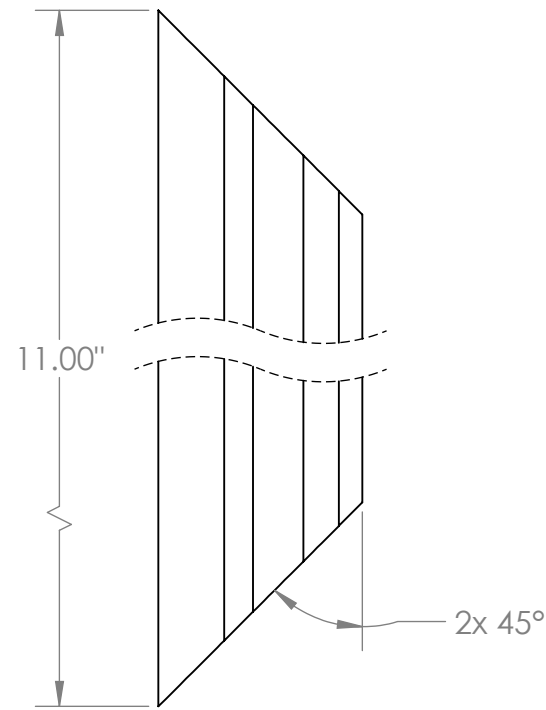

4

3

2

1

SCALE 1 : 2

SCALE 1 : 4

SCALE 1 : 4

**CROWN MOULDING FOR 6" COLUMN WRAP**

NOTES:

- 1. KIT CONSISTS OF: 4 CROWN MOULDING PIECES AS SHOWN AND 4 CONNECTORS.

AZEK BUILDING PRODUCTS  
 WWW.AZEK.COM  
 (877) ASK-AZEK

CROWN MOULDING KIT FOR 6" COLUMN WRAP

ACW6TRIMKITCROWN

6 3/4" X 6 3/4"