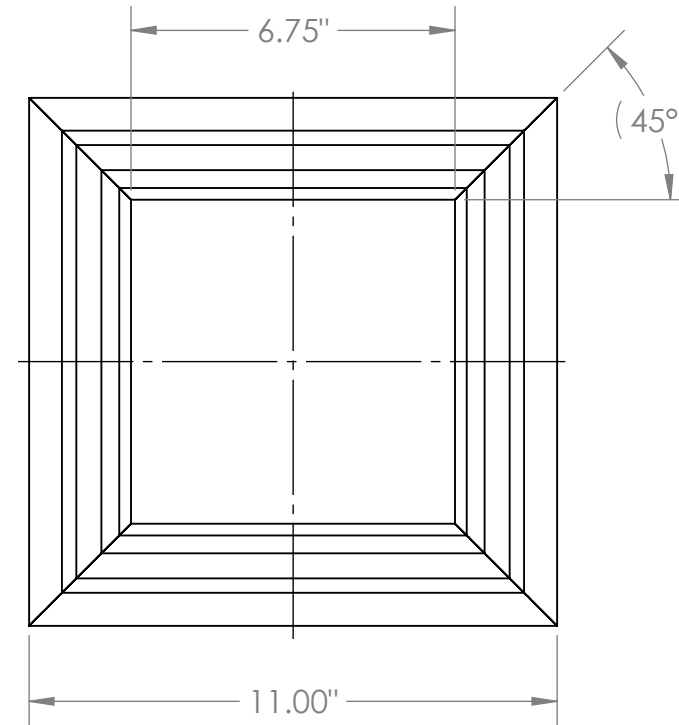

4

3

2

1

SCALE 1 : 2

SCALE 1 : 4

SCALE 1 : 4

**CROWN MOULDING FOR 6" COLUMN WRAP**

NOTES:

- 1. KIT CONSISTS OF: 4 CROWN MOULDING PIECES AS SHOWN AND 4 CONNECTORS.

AZEK BUILDING PRODUCTS  
 WWW.AZEK.COM  
 (877) ASK-AZEK

CROWN MOULDING KIT FOR 6" COLUMN WRAP

ACW6TRIMKITCROWN

6 3/4" X 6 3/4"