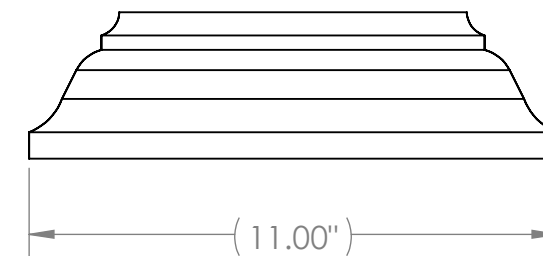

4

3

2

1

SCALE 1 : 2

SCALE 1 : 4

SCALE 1 : 4

**CROWN MOULDING FOR 6" COLUMN WRAP**

NOTES:

- 1. KIT CONSISTS OF: 4 CROWN MOULDING PIECES AS SHOWN AND 4 CONNECTORS.

AZEK BUILDING PRODUCTS  
 WWW.AZEK.COM  
 (877) ASK-AZEK

CROWN MOULDING KIT FOR 6" COLUMN WRAP

ACW6TRIMKITCROWN

6 3/4" X 6 3/4"