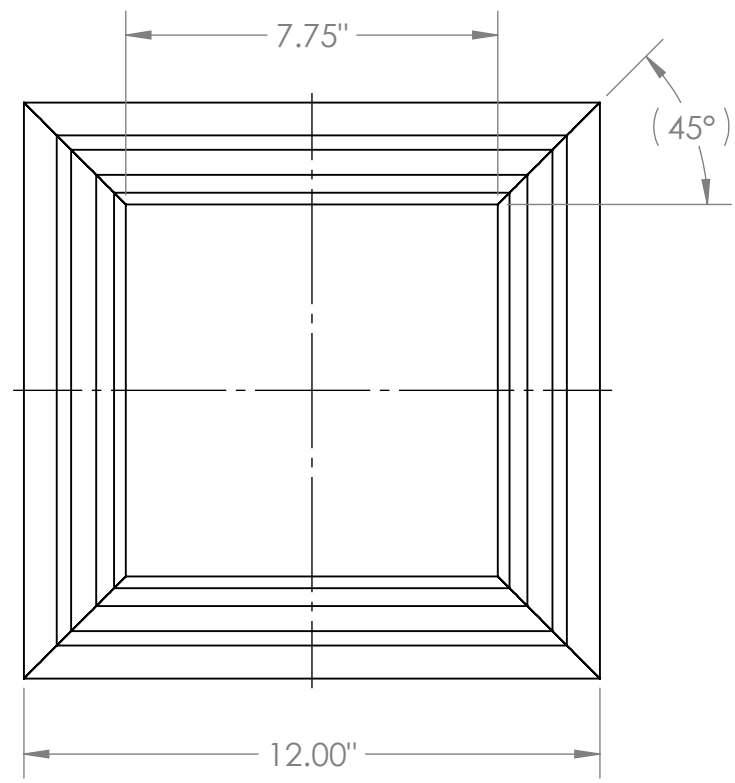

SCALE 1 : 2

SCALE 1 : 4

SCALE 1 : 4

CROWN XL MOULDING FOR 6" COLUMN WRAP

- NOTES:
1. KIT CONSISTS OF: 4 CROWN MOULDING PIECES AS SHOWN AND 4 CONNECTORS.

AZEK BUILDING PRODUCTS  
 WWW.AZEK.COM  
 (877) ASK-AZEK

CROWN XL MOULDING KIT FOR 6" COLUMN WRAP
ACW6TRIMKITCROWNXL
7 3/4" X 7 3/4"

4

3

2

1