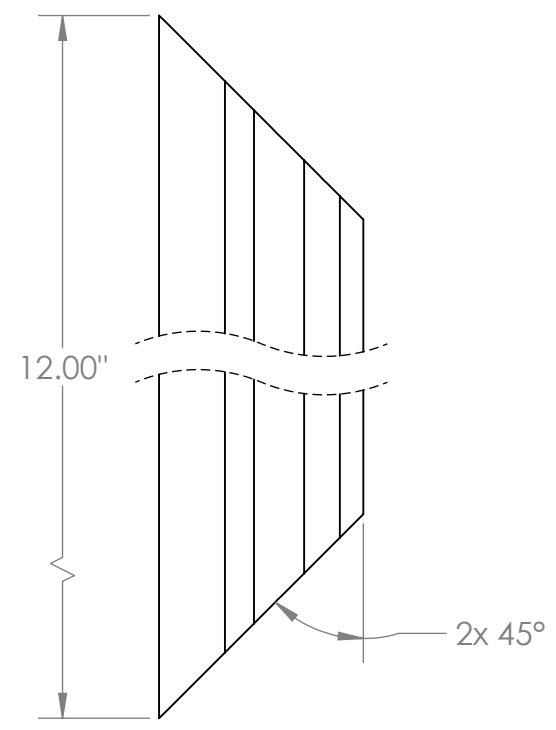

4

3

2

1

B

B

A

A

SCALE 1 : 2

SCALE 1 : 4

SCALE 1 : 4

CROWN XL MOULDING FOR 6" COLUMN WRAP

- NOTES:
1. KIT CONSISTS OF: 4 CROWN MOULDING PIECES AS SHOWN AND 4 CONNECTORS.

AZEK BUILDING PRODUCTS  
 WWW.AZEK.COM  
 (877) ASK-AZEK

CROWN XL MOULDING KIT FOR 6" COLUMN WRAP
ACW6TRIMKITCROWNXL
7 3/4" X 7 3/4"

4

3

2

1