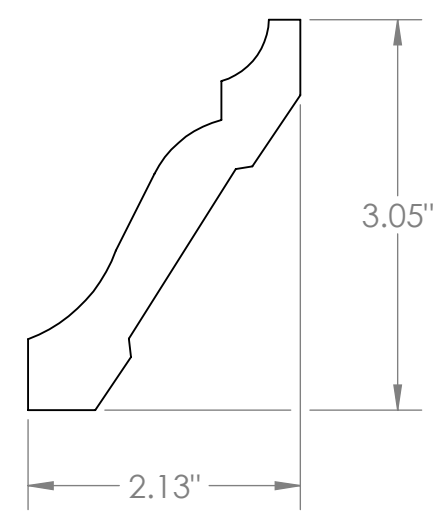

4

3

2

1

B

B

A

A

SCALE 1 : 2

SCALE 1 : 4

SCALE 1 : 4

CROWN XL MOULDING FOR 6" COLUMN WRAP

- NOTES:
1. KIT CONSISTS OF: 4 CROWN MOULDING PIECES AS SHOWN AND 4 CONNECTORS.

AZEK BUILDING PRODUCTS  
 WWW.AZEK.COM  
 (877) ASK-AZEK