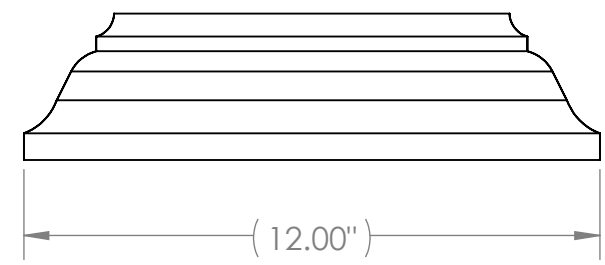

SCALE 1 : 2

SCALE 1 : 4

SCALE 1 : 4

CROWN XL MOULDING FOR 6" COLUMN WRAP

- NOTES:
1. KIT CONSISTS OF: 4 CROWN MOULDING PIECES AS SHOWN AND 4 CONNECTORS.

AZEK BUILDING PRODUCTS  
 WWW.AZEK.COM  
 (877) ASK-AZEK