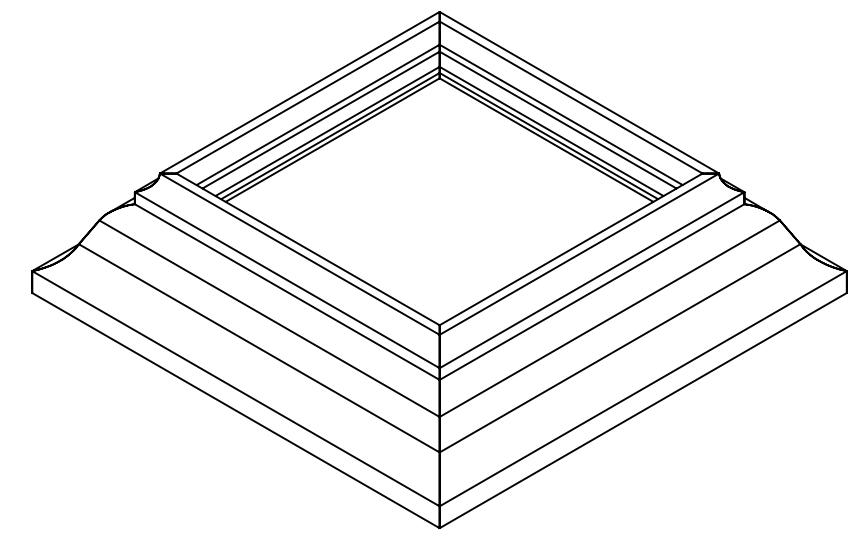

SCALE 1 : 2

SCALE 1 : 4

SCALE 1 : 4

CROWN XL MOULDING FOR 6" COLUMN WRAP

- NOTES:
1. KIT CONSISTS OF: 4 CROWN MOULDING PIECES AS SHOWN AND 4 CONNECTORS.

AZEK BUILDING PRODUCTS  
 WWW.AZEK.COM  
 (877) ASK-AZEK