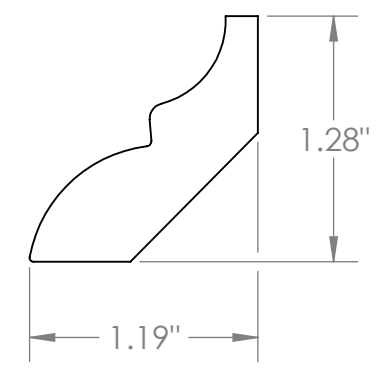

4

3

2

1

B

B

A

A

SCALE 1 : 3

**BED MOULD FOR 6" COLUMN WRAP**

SCALE 1 : 3

- NOTES:
- KIT CONSISTS OF: 4 BED MOULDING PIECES AS SHOWN AND 4 CONNECTORS.

AZEK BUILDING PRODUCTS  
 WWW.AZEK.COM  
 (877) ASK-AZEK

BED MOULD KIT FOR 6" COLUMN WRAP  
 ACW6TRIMKITBED  
 6 3/4" X 6 3/4"