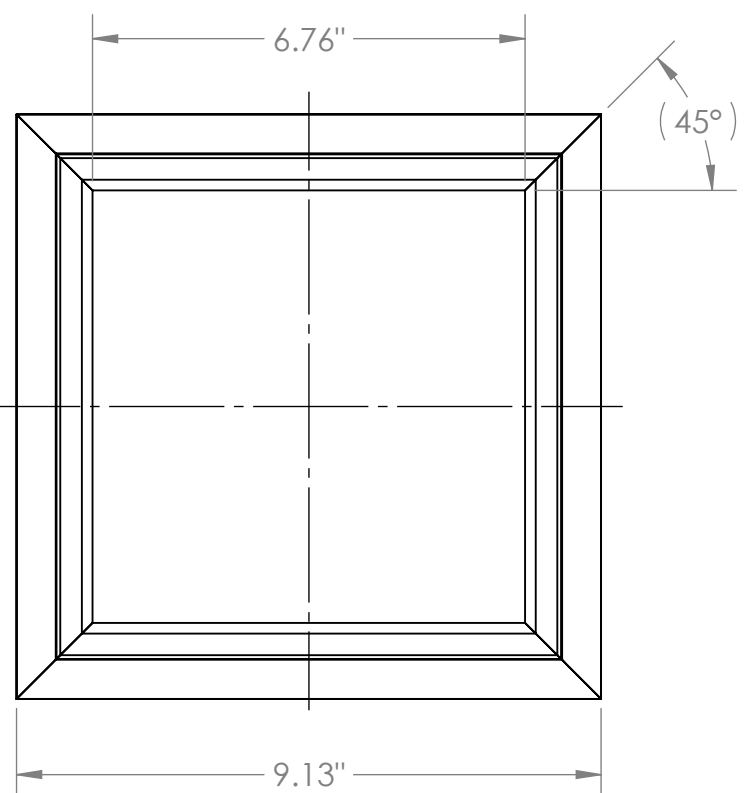

SCALE 1 : 3

**BED MOULD FOR 6" COLUMN WRAP**

SCALE 1 : 3

- NOTES:
- KIT CONSISTS OF: 4 BED MOULDING PIECES AS SHOWN AND 4 CONNECTORS.

AZEK BUILDING PRODUCTS  
 WWW.AZEK.COM  
 (877) ASK-AZEK

BED MOULD KIT FOR 6" COLUMN WRAP  
 ACW6TRIMKITBED  
 6 3/4" X 6 3/4"