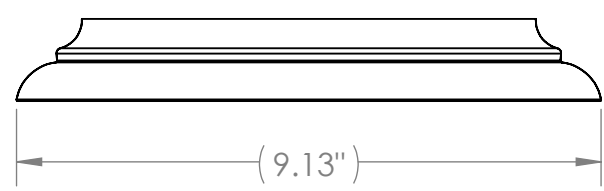

SCALE 1 : 3

**BED MOULD FOR 6" COLUMN WRAP**

SCALE 1 : 3

- NOTES:
- KIT CONSISTS OF: 4 BED MOULDING PIECES AS SHOWN AND 4 CONNECTORS.

AZEK BUILDING PRODUCTS  
 WWW.AZEK.COM  
 (877) ASK-AZEK

BED MOULD KIT FOR 6" COLUMN WRAP  
 ACW6TRIMKITBED  
 6 3/4" X 6 3/4"