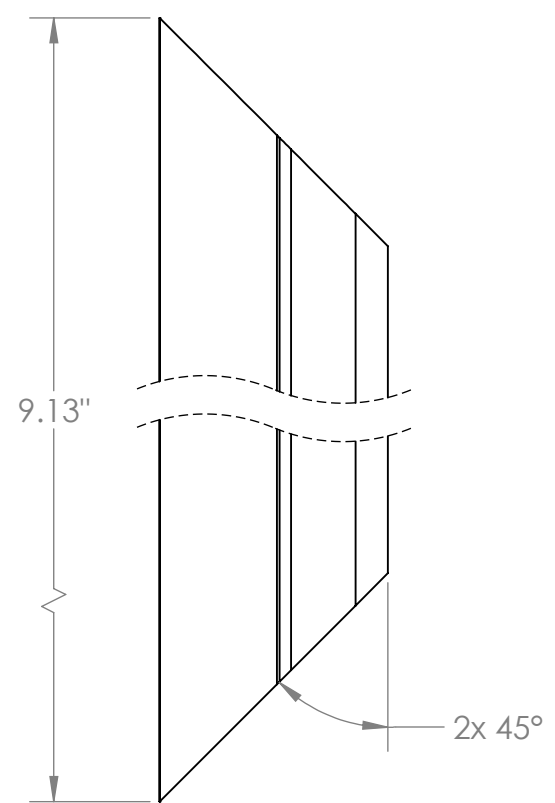

4

3

2

1

B

B

A

A

SCALE 1 : 3

**BED MOULD FOR 6" COLUMN WRAP**

SCALE 1 : 3

- NOTES:
- KIT CONSISTS OF: 4 BED MOULDING PIECES AS SHOWN AND 4 CONNECTORS.

AZEK BUILDING PRODUCTS  
 WWW.AZEK.COM  
 (877) ASK-AZEK

BED MOULD KIT FOR 6" COLUMN WRAP  
 ACW6TRIMKITBED  
 6 3/4" X 6 3/4"