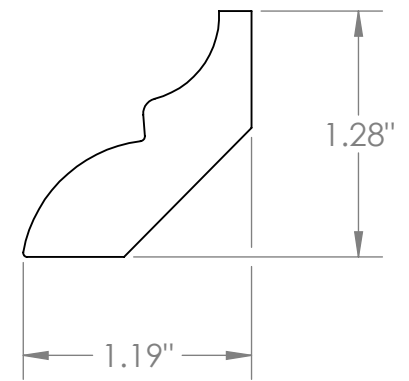

4

3

2

1

B

B

A

A

**BED MOULD XL FOR 6" COLUMN WRAP**

SCALE 1 : 3

SCALE 1 : 3

- NOTES:
- KIT CONSISTS OF: 4 BED MOULDING PIECES AS SHOWN AND 4 CONNECTORS.

AZEK BUILDING PRODUCTS  
 WWW.AZEK.COM  
 (877) ASK-AZEK

BED MOULD XL KIT FOR 6" COLUMN WRAP
ACW6TRIMKITBEDXL
7 3/4" X 7 3/4"