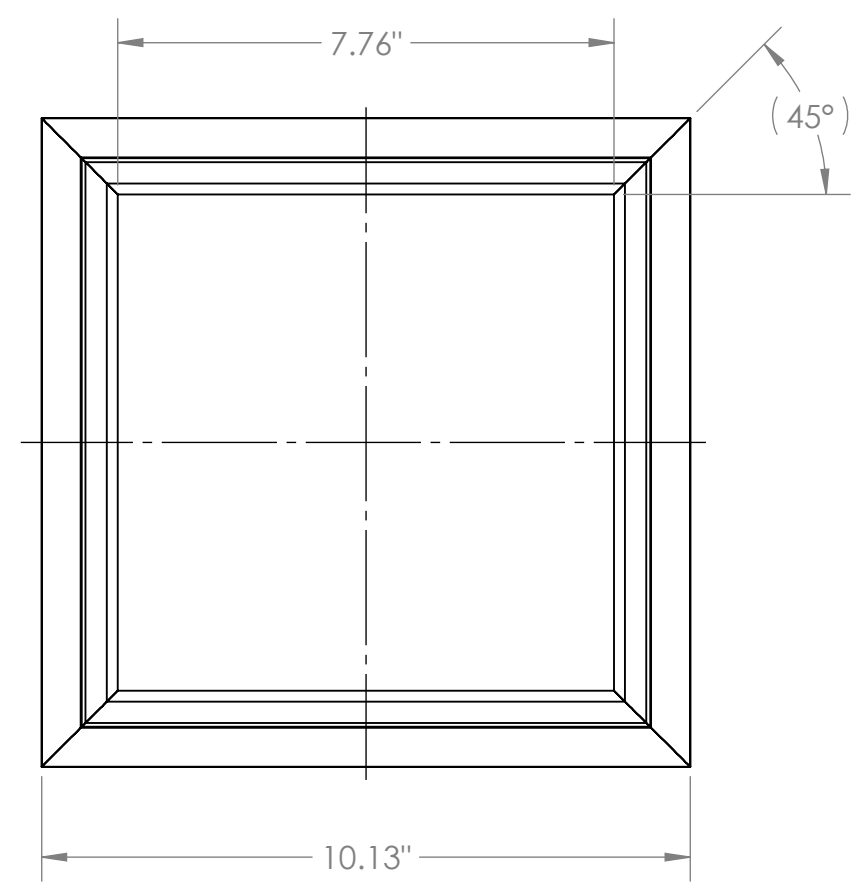

**BED MOULD XL FOR 6" COLUMN WRAP**

SCALE 1 : 3

SCALE 1 : 3

- NOTES:
- KIT CONSISTS OF: 4 BED MOULDING PIECES AS SHOWN AND 4 CONNECTORS.

AZEK BUILDING PRODUCTS  
 WWW.AZEK.COM  
 (877) ASK-AZEK

BED MOULD XL KIT FOR 6" COLUMN WRAP
ACW6TRIMKITBEDXL
7 3/4" X 7 3/4"