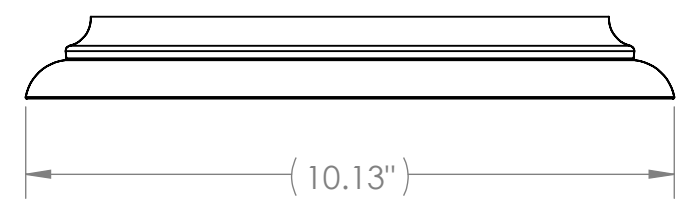

**BED MOULD XL FOR 6" COLUMN WRAP**

SCALE 1 : 3

SCALE 1 : 3

- NOTES:
- KIT CONSISTS OF: 4 BED MOULDING PIECES AS SHOWN AND 4 CONNECTORS.

AZEK BUILDING PRODUCTS  
 WWW.AZEK.COM  
 (877) ASK-AZEK

BED MOULD XL KIT FOR 6" COLUMN WRAP
ACW6TRIMKITBEDXL
7 3/4" X 7 3/4"