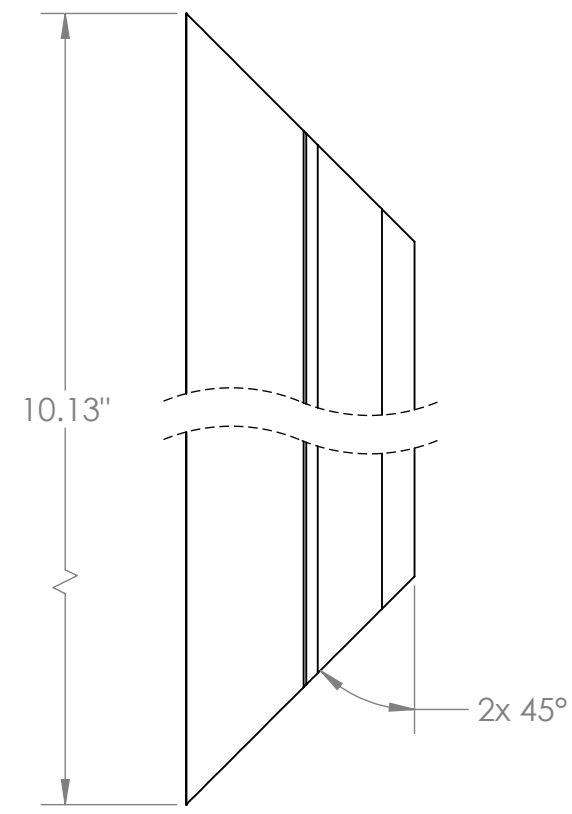

**BED MOULD XL FOR 6" COLUMN WRAP**

SCALE 1 : 3

SCALE 1 : 3

- NOTES:
- KIT CONSISTS OF: 4 BED MOULDING PIECES AS SHOWN AND 4 CONNECTORS.

AZEK BUILDING PRODUCTS  
 WWW.AZEK.COM  
 (877) ASK-AZEK

BED MOULD XL KIT FOR 6" COLUMN WRAP
ACW6TRIMKITBEDXL
7 3/4" X 7 3/4"