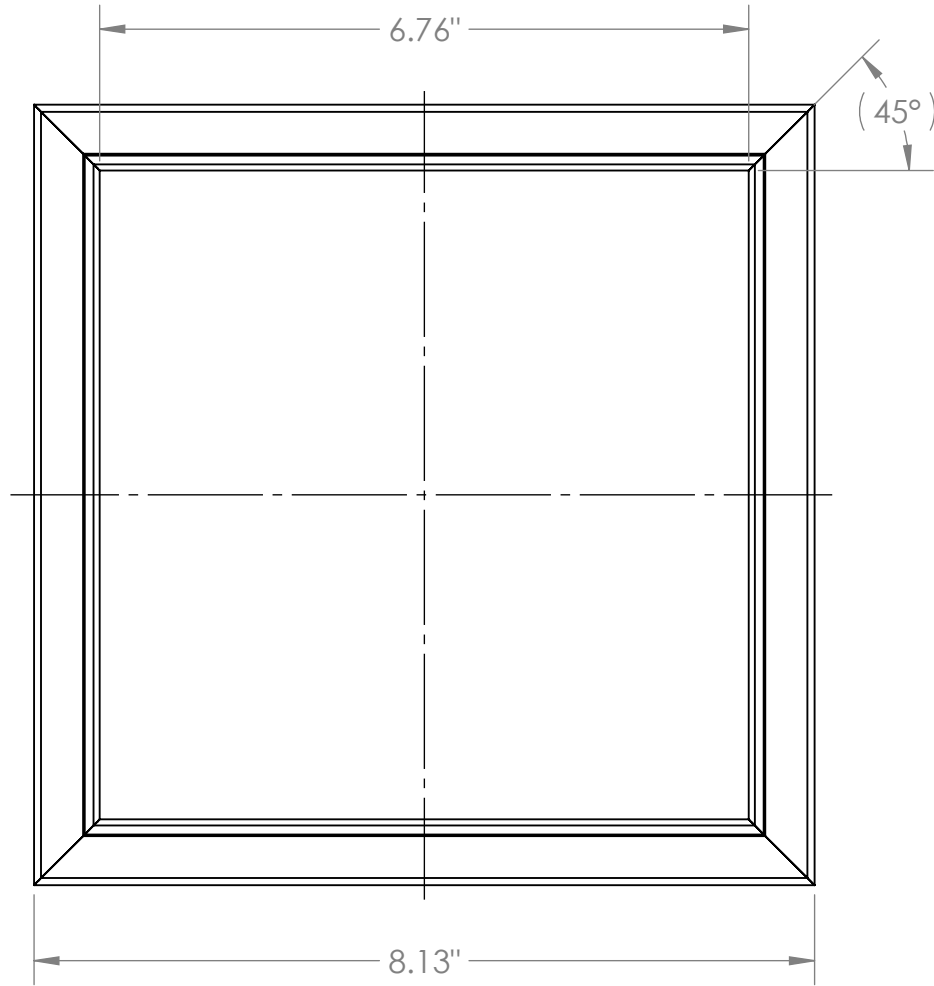

4

3

2

1

SCALE 1 : 1

**BASE CAP MOULDING FOR
6" COLUMN WRAP**

SCALE 1 : 2

SCALE 1 : 3

NOTES:

- 1. KIT CONSISTS OF: 4 BASE CAP PIECES AS SHOWN AND 4 CONNECTORS.

AZEK BUILDING PRODUCTS
 WWW.AZEK.COM
 (877) ASK-AZEK

BASE CAP MOULDING KIT FOR 6" COLUMN WRAP

ACW6TRIMKITBASE

6 3/4" X 6 3/4"

4

3