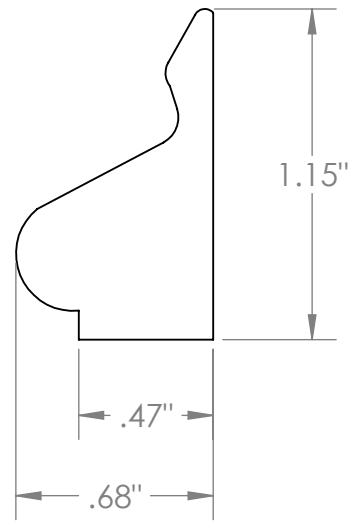

4

3

2

1

SCALE 1 : 1

**BASE CAP MOULDING FOR
6" COLUMN WRAP**

SCALE 1 : 2

SCALE 1 : 3

NOTES:

- 1. KIT CONSISTS OF: 4 BASE CAP PIECES AS SHOWN AND 4 CONNECTORS.

AZEK BUILDING PRODUCTS
 WWW.AZEK.COM
 (877) ASK-AZEK

BASE CAP MOULDING KIT FOR 6" COLUMN WRAP

ACW6TRIMKITBASE

6 3/4" X 6 3/4"

4

3