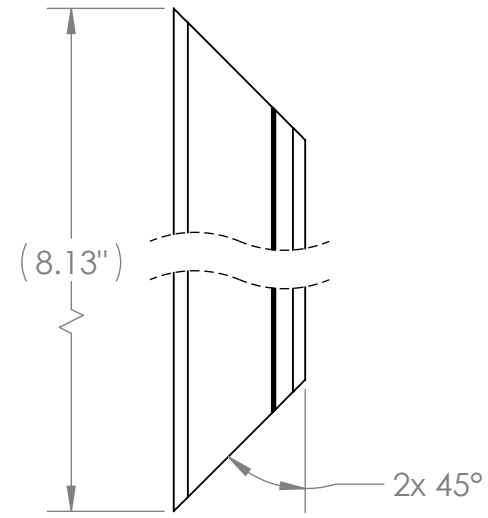

4

3

2

1

SCALE 1 : 1

**BASE CAP MOULDING FOR
6" COLUMN WRAP**

SCALE 1 : 2

SCALE 1 : 3

NOTES:

- 1. KIT CONSISTS OF: 4 BASE CAP PIECES AS SHOWN AND 4 CONNECTORS.

AZEK BUILDING PRODUCTS
 WWW.AZEK.COM
 (877) ASK-AZEK

BASE CAP MOULDING KIT FOR 6" COLUMN WRAP

ACW6TRIMKITBASE

6 3/4" X 6 3/4"

4

3