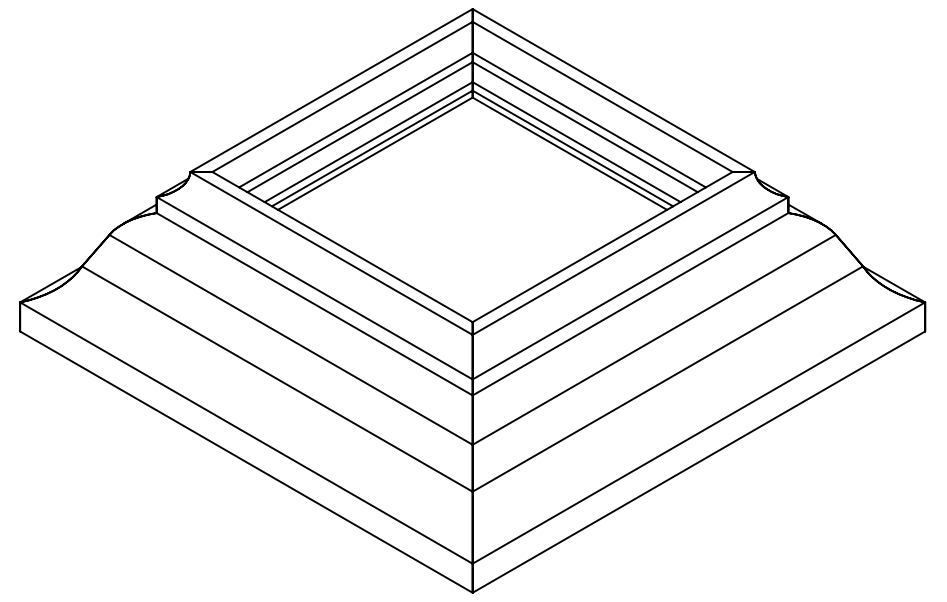

4

3

2

1

SCALE 1 : 2

CROWN XL MOULDING FOR 4" COLUMN WRAP

SCALE 1 : 3

SCALE 1 : 3

NOTES:
 1. KIT CONSISTS OF: 4 CROWN MOULDING PIECES AS SHOWN AND 4 CONNECTORS.

AZEK BUILDING PRODUCTS
 WWW.AZEK.COM
 (877) ASK-AZEK

CROWN XL MOULDING KIT FOR 4" COLUMN WRAP
 ACW4TRIMKITCROWNXL
 5 3/4" X 5 3/4"