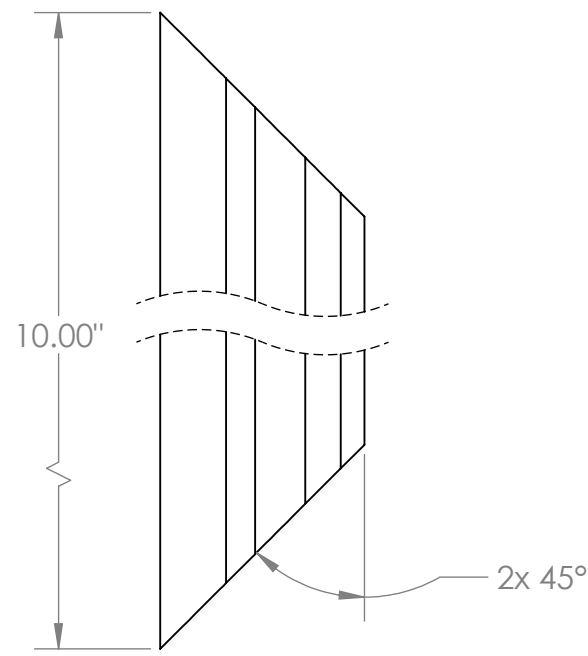

4

3

2

1

SCALE 1 : 2

CROWN XL MOULDING FOR 4" COLUMN WRAP

SCALE 1 : 3

SCALE 1 : 3

NOTES:
 1. KIT CONSISTS OF: 4 CROWN MOULDING PIECES AS SHOWN AND 4 CONNECTORS.

AZEK BUILDING PRODUCTS
 WWW.AZEK.COM
 (877) ASK-AZEK

CROWN XL MOULDING KIT FOR 4" COLUMN WRAP
 ACW4TRIMKITCROWNXL
 5 3/4" X 5 3/4"