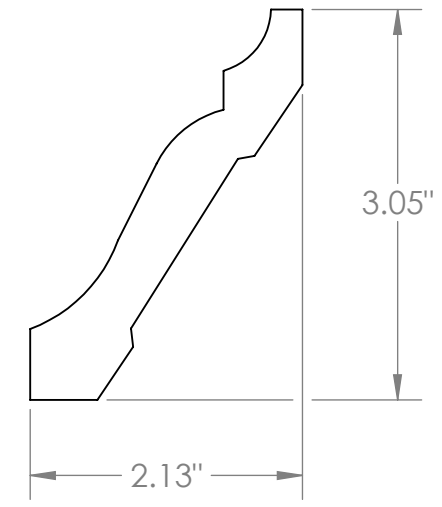

4

3

2

1

SCALE 1 : 2

CROWN XL MOULDING FOR 4" COLUMN WRAP

SCALE 1 : 3

SCALE 1 : 3

NOTES:
 1. KIT CONSISTS OF: 4 CROWN MOULDING PIECES AS SHOWN AND 4 CONNECTORS.

AZEK BUILDING PRODUCTS
 WWW.AZEK.COM
 (877) ASK-AZEK

CROWN XL MOULDING KIT FOR 4" COLUMN WRAP
 ACW4TRIMKITCROWNXL
 5 3/4" X 5 3/4"