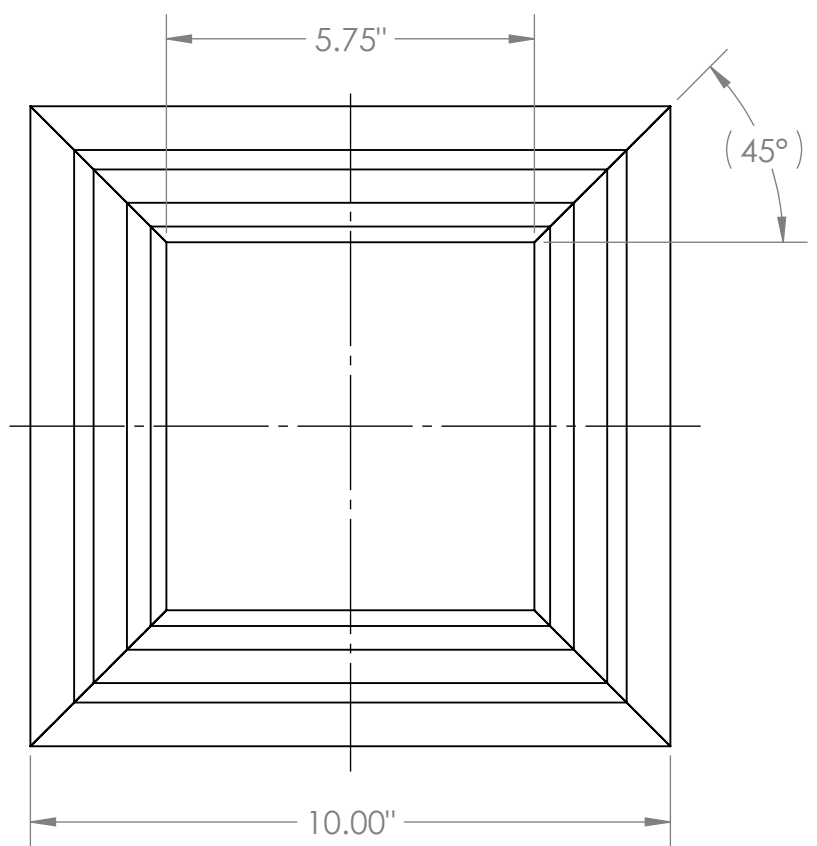

4

3

2

1

SCALE 1 : 2

CROWN XL MOULDING FOR 4" COLUMN WRAP

SCALE 1 : 3

SCALE 1 : 3

NOTES:
 1. KIT CONSISTS OF: 4 CROWN MOULDING PIECES AS SHOWN AND 4 CONNECTORS.

AZEK BUILDING PRODUCTS
 WWW.AZEK.COM
 (877) ASK-AZEK

CROWN XL MOULDING KIT FOR 4" COLUMN WRAP
 ACW4TRIMKITCROWNXL
 5 3/4" X 5 3/4"