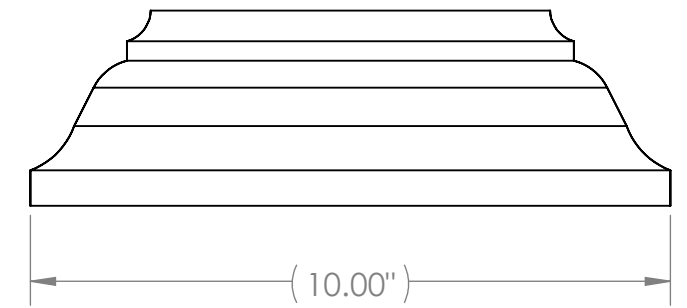

4

3

2

1

SCALE 1 : 2

CROWN XL MOULDING FOR 4" COLUMN WRAP

SCALE 1 : 3

SCALE 1 : 3

NOTES:
 1. KIT CONSISTS OF: 4 CROWN MOULDING PIECES AS SHOWN AND 4 CONNECTORS.

AZEK BUILDING PRODUCTS
 WWW.AZEK.COM
 (877) ASK-AZEK

CROWN XL MOULDING KIT FOR 4" COLUMN WRAP
 ACW4TRIMKITCROWNXL
 5 3/4" X 5 3/4"