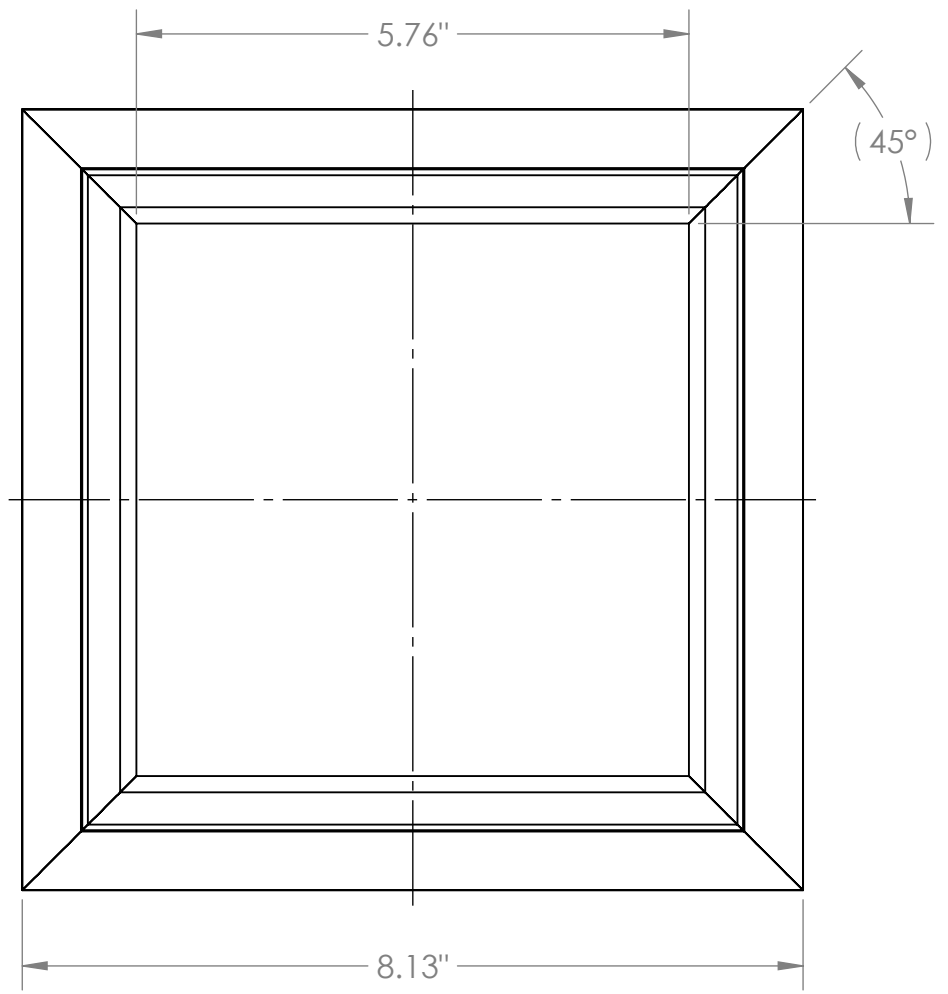

4

3

2

1

SCALE 1 : 1

**BED MOULD XL FOR 4\"/>**

SCALE 1 : 2

SCALE 1 : 3

- NOTES:
- KIT CONSISTS OF: 4 BED MOULDING PIECES AS SHOWN AND 4 CONNECTORS.

AZEK BUILDING PRODUCTS  
 WWW.AZEK.COM  
 (877) ASK-AZEK

BED MOULD XL KIT FOR 4" COLUMN WRAP
ACW4TRIMKITBEDXL
5 3/4" X 5 3/4"