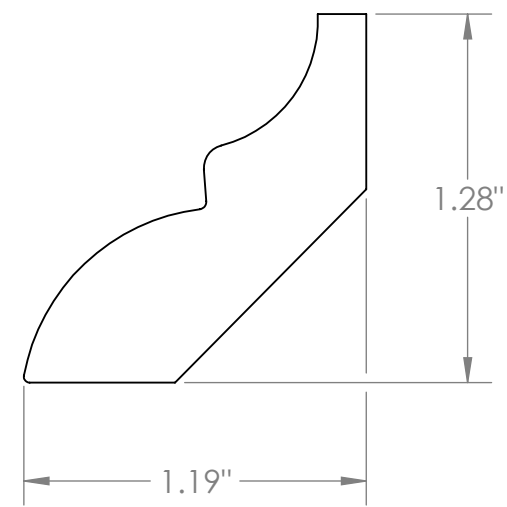

4

3

2

1

SCALE 1 : 1

**BED MOULD XL FOR 4\"/>**

SCALE 1 : 2

SCALE 1 : 3

- NOTES:
- KIT CONSISTS OF: 4 BED MOULDING PIECES AS SHOWN AND 4 CONNECTORS.

AZEK BUILDING PRODUCTS  
 WWW.AZEK.COM  
 (877) ASK-AZEK

BED MOULD XL KIT FOR 4" COLUMN WRAP
ACW4TRIMKITBEDXL
5 3/4" X 5 3/4"