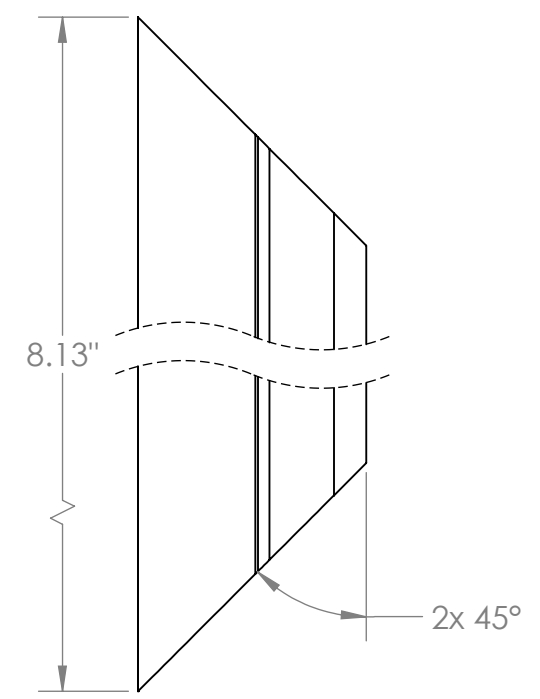

4

3

2

1

SCALE 1 : 1

**BED MOULD XL FOR 4\"/>**

SCALE 1 : 2

SCALE 1 : 3

- NOTES:
- KIT CONSISTS OF: 4 BED MOULDING PIECES AS SHOWN AND 4 CONNECTORS.

AZEK BUILDING PRODUCTS  
 WWW.AZEK.COM  
 (877) ASK-AZEK

BED MOULD XL KIT FOR 4" COLUMN WRAP
ACW4TRIMKITBEDXL
5 3/4" X 5 3/4"