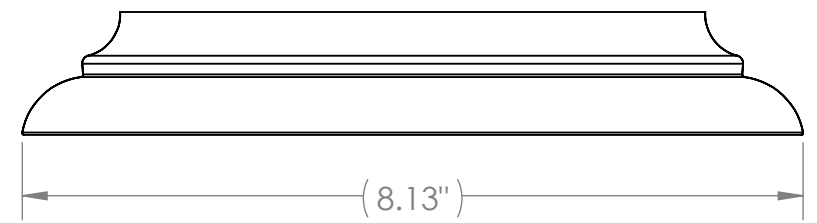

4

3

2

1

SCALE 1 : 1

**BED MOULD XL FOR 4\"/>**

SCALE 1 : 2

SCALE 1 : 3

- NOTES:
- KIT CONSISTS OF: 4 BED MOULDING PIECES AS SHOWN AND 4 CONNECTORS.

AZEK BUILDING PRODUCTS  
 WWW.AZEK.COM  
 (877) ASK-AZEK

BED MOULD XL KIT FOR 4" COLUMN WRAP
ACW4TRIMKITBEDXL
5 3/4" X 5 3/4"