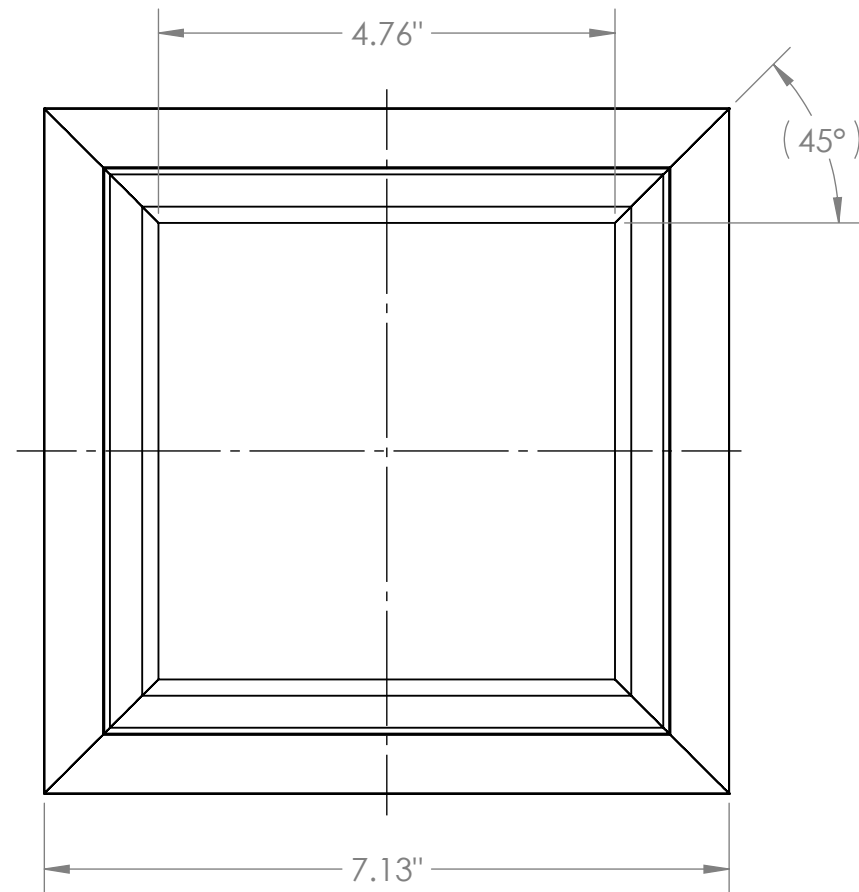

SCALE 1 : 1

BED MOULD FOR 4" COLUMN WRAP

SCALE 1 : 2

SCALE 1 : 3

NOTES:

- 1. KIT CONSISTS OF: 4 BED MOULDING PIECES AS SHOWN AND 4 CONNECTORS.

AZEK BUILDING PRODUCTS
 WWW.AZEK.COM
 (877) ASK-AZEK

BED MOULD KIT FOR 4" COLUMN WRAP

ACW4TRIMKITBED

4 3/4" x 4 3/4"

4

3

2

1