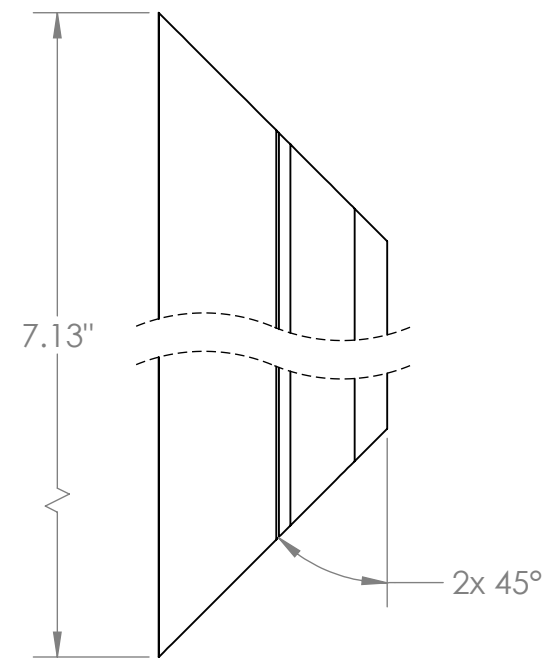

SCALE 1 : 1

BED MOULD FOR 4" COLUMN WRAP

SCALE 1 : 2

SCALE 1 : 3

NOTES:

- 1. KIT CONSISTS OF: 4 BED MOULDING PIECES AS SHOWN AND 4 CONNECTORS.

AZEK BUILDING PRODUCTS
 WWW.AZEK.COM
 (877) ASK-AZEK

BED MOULD KIT FOR 4" COLUMN WRAP

ACW4TRIMKITBED

4 3/4" x 4 3/4"

4

3

2

1