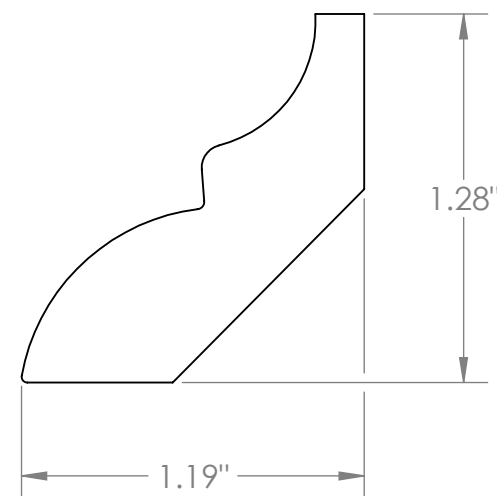

4

3

2

1

B

B

A

A

SCALE 1 : 1

BED MOULD FOR 4" COLUMN WRAP

SCALE 1 : 2

SCALE 1 : 3

NOTES:

- 1. KIT CONSISTS OF: 4 BED MOULDING PIECES AS SHOWN AND 4 CONNECTORS.

AZEK BUILDING PRODUCTS
 WWW.AZEK.COM
 (877) ASK-AZEK

BED MOULD KIT FOR 4" COLUMN WRAP

ACW4TRIMKITBED

4 3/4" x 4 3/4"

4

3

2

1