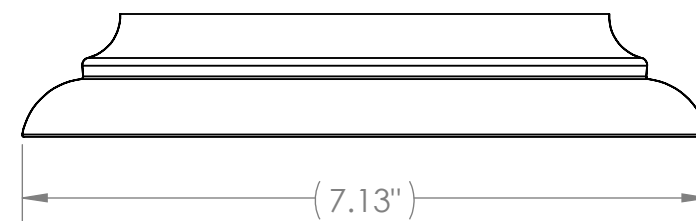

SCALE 1 : 1

BED MOULD FOR 4" COLUMN WRAP

SCALE 1 : 2

SCALE 1 : 3

NOTES:

- 1. KIT CONSISTS OF: 4 BED MOULDING PIECES AS SHOWN AND 4 CONNECTORS.

AZEK BUILDING PRODUCTS
 WWW.AZEK.COM
 (877) ASK-AZEK

BED MOULD KIT FOR 4" COLUMN WRAP

ACW4TRIMKITBED

4 3/4" x 4 3/4"

4

3

2

1