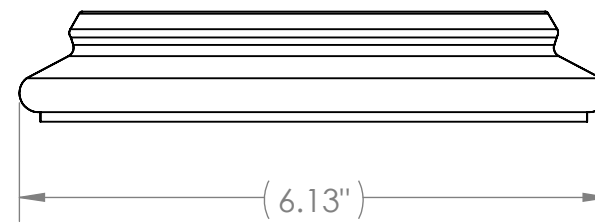

4

3

2

1

SCALE 1 : 1

**BASE CAP MOULDING FOR
4" COLUMN WRAP**

SCALE 1 : 2

SCALE 1 : 2

NOTES:

- 1. KIT CONSISTS OF: 4 BASE CAP PIECES AS SHOWN AND 4 CONNECTORS.

AZEK BUILDING PRODUCTS
 WWW.AZEK.COM
 (877) ASK-AZEK

BASE CAP MOULDING KIT FOR 4" COLUMN WRAP

ACW4TRIMKITBASE

4 3/4" x 4 3/4"

4

3