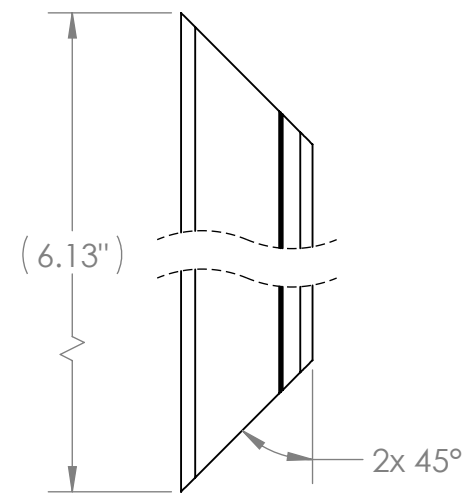

4

3

2

1

SCALE 1 : 1

**BASE CAP MOULDING FOR
4" COLUMN WRAP**

SCALE 1 : 2

SCALE 1 : 2

NOTES:

- 1. KIT CONSISTS OF: 4 BASE CAP PIECES AS SHOWN AND 4 CONNECTORS.

AZEK BUILDING PRODUCTS
 WWW.AZEK.COM
 (877) ASK-AZEK

BASE CAP MOULDING KIT FOR 4" COLUMN WRAP

ACW4TRIMKITBASE

4 3/4" x 4 3/4"

4

3