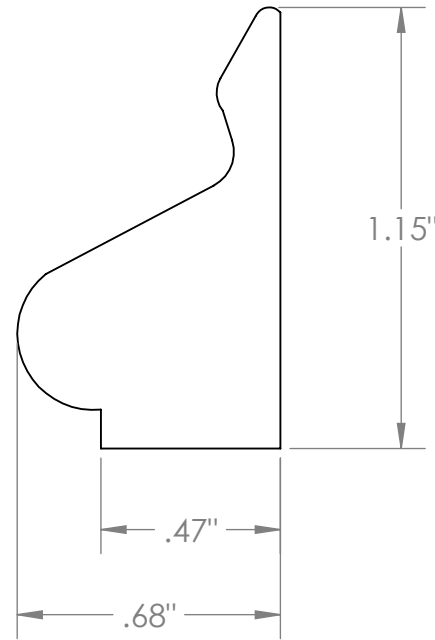

4

3

2

1

SCALE 1 : 1

**BASE CAP MOULDING FOR
4" COLUMN WRAP**

SCALE 1 : 2

SCALE 1 : 2

NOTES:

- 1. KIT CONSISTS OF: 4 BASE CAP PIECES AS SHOWN AND 4 CONNECTORS.

AZEK BUILDING PRODUCTS
 WWW.AZEK.COM
 (877) ASK-AZEK

BASE CAP MOULDING KIT FOR 4" COLUMN WRAP

ACW4TRIMKITBASE

4 3/4" x 4 3/4"

4

3