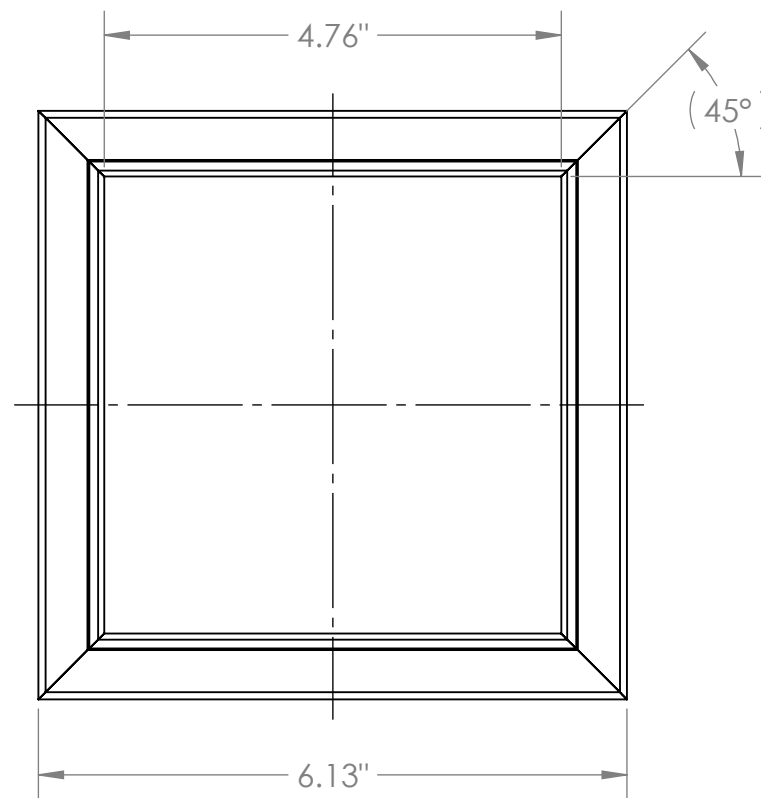

4

3

2

1

SCALE 1 : 1

**BASE CAP MOULDING FOR
4" COLUMN WRAP**

SCALE 1 : 2

SCALE 1 : 2

NOTES:

- 1. KIT CONSISTS OF: 4 BASE CAP PIECES AS SHOWN AND 4 CONNECTORS.

AZEK BUILDING PRODUCTS
 WWW.AZEK.COM
 (877) ASK-AZEK

BASE CAP MOULDING KIT FOR 4" COLUMN WRAP

ACW4TRIMKITBASE

4 3/4" x 4 3/4"

4

3